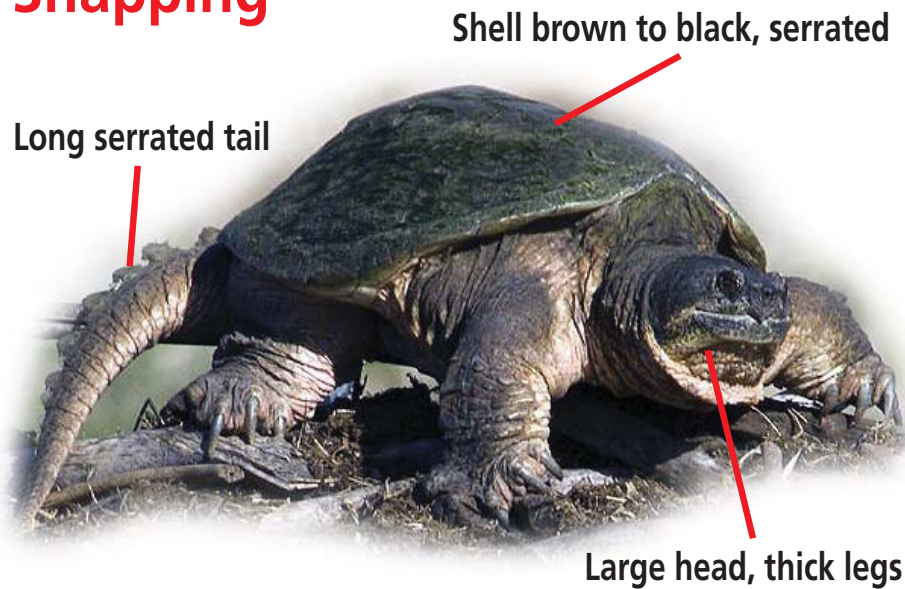

Snapping

- Native to eastern U.S.
- Can grow to 20 in. length
- Eats a variety of native fish and wildlife

Red-eared slider

- Native to eastern U.S.
- Competes with native turtles for food, basking and nest sites