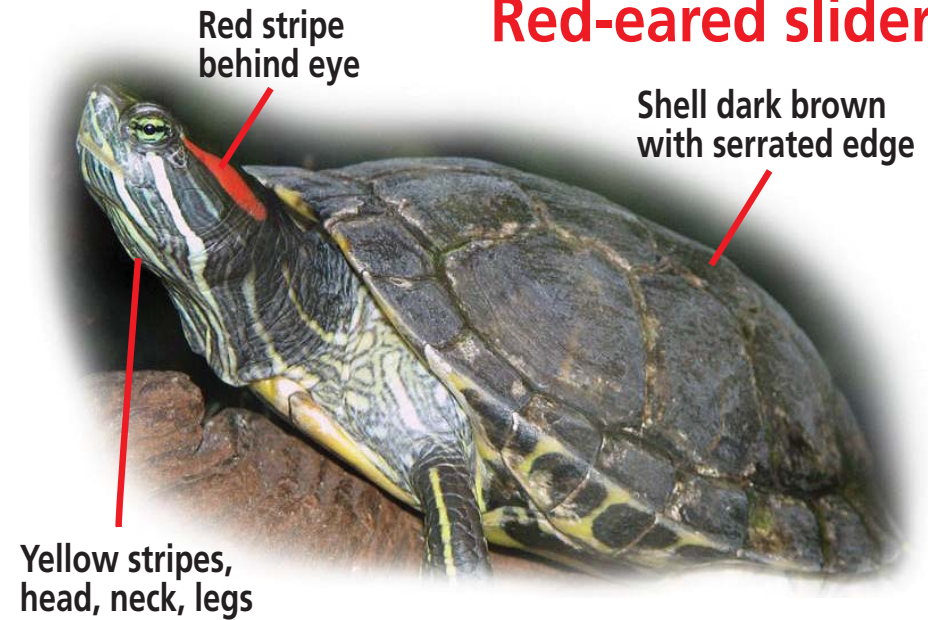

Snapping

- Native to eastern U.S.
- Can grow to 20 in. length
- Eats a variety of native fish and wildlife

Red-eared slider

- Native to eastern U.S.
- Competes with native turtles for food, basking and nest sites